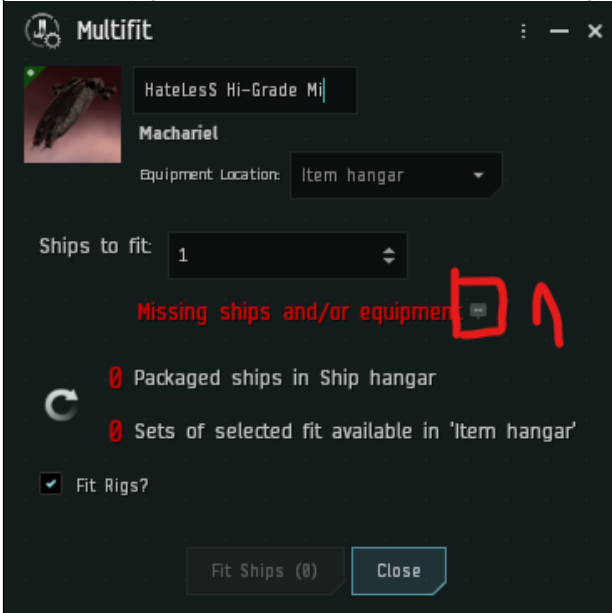

Description

Open Fitting Window (alt+f)

0: click on Toolbar Image called Browser

1: Different Filters. These include: Personal fittings, Corporation fittings, Community fittings, Current Hull, Skills

2: A list of all the saved fittings for set filter. Button in front of the name of the saved fitting indicates the source (Personal fittings, Corporation fittings, Community fittings). Click on a name to choose the fit

3: Then the button "Fit Ship" appears (if you iterate over the buttons of the FittingWnd its not yet visible).

Click on it to automatically fit

if in the same hull, rigs are the same and you have all the needed modules in itemhangar or already on your ship, then it will just fit the ship

this is what I'd like to have and request.

Optional:

if that fails (eg different hull, some modules are missing) then it will open another window "Multifit"

If you have the needed ships and equipment, but are not in the right hull, then you can fit your ship here and activate the ship via GetHangarShips